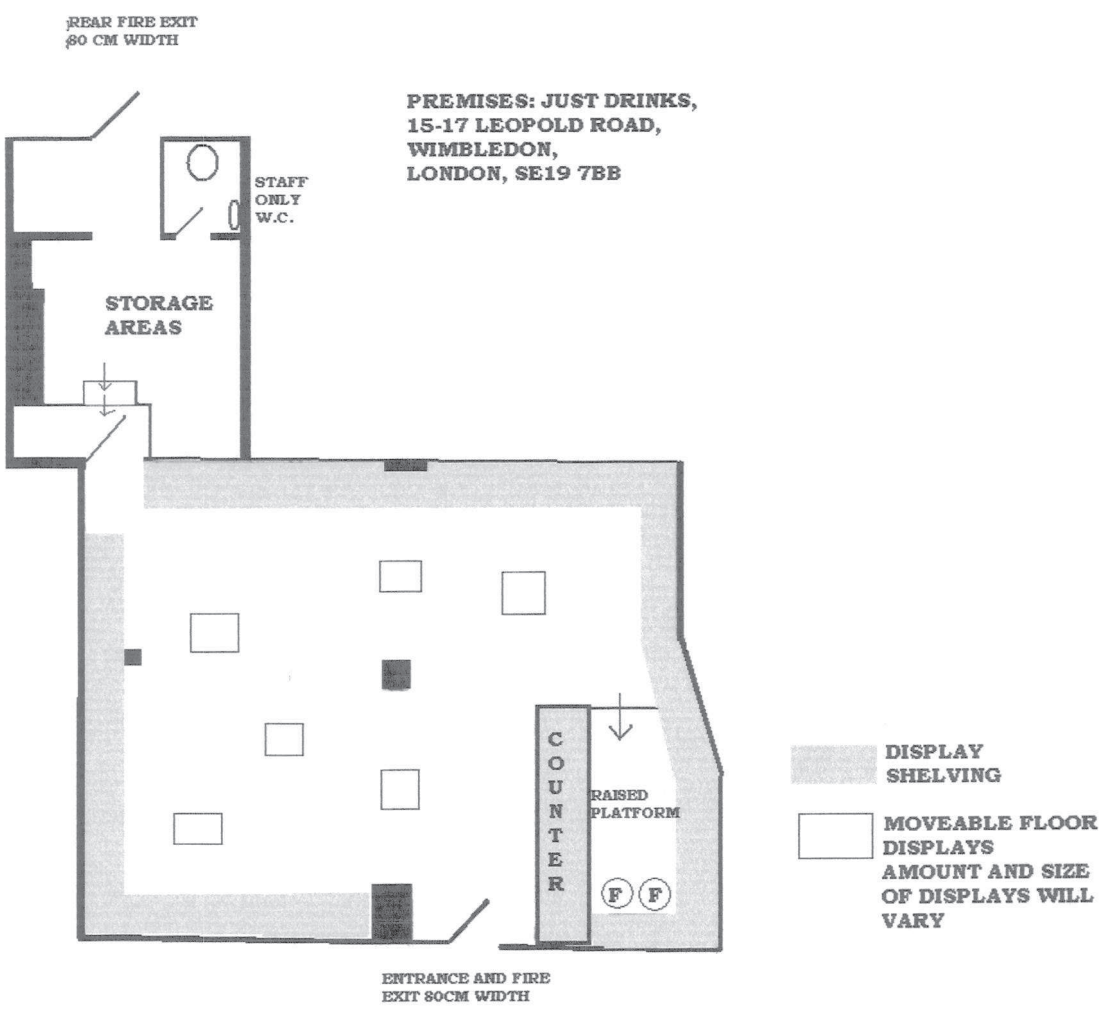

RECEIVED
24 FEB 2014

WHOLE OF PREMISES TO BE LICENSED
FOR ALCOHOL DISPLAY

CCTV TO BE FITTED WITH ONE CAMERA
OUTSIDE THE FRONT OF PREMISES AND
ONE AT REAR AND SIX IN THE PREMISES

(F) FIRE EXTINGUISHERS
1 X 2KG CO2 AND 1 X 6LTR FOAM

SCALE 1:100

This page is intentionally left blank